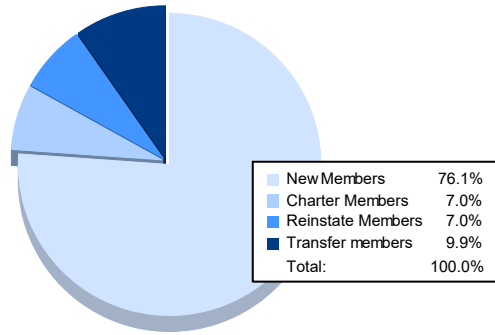

Year	New Clubs	Dropped Clubs	Gain/ Loss Clubs	New Members	Charter Members	Reinstate Members	Transfer Members	Total Member Added	Total Members Dropped	Gain/ Loss Members
2016-2017	2	2	0	126	69	5	6	206	135	71
2017-2018	4	1	3	104	109	7	7	227	182	45
2018-2019	1	3	-2	71	28	7	11	117	243	-126
2019-2020	0	3	-3	53	0	3	2	58	162	-104
2020-2021	0	4	-4	54	5	5	7	71	185	-114
<b>Average</b>	<b>1</b>	<b>3</b>	<b>-1</b>	<b>82</b>	<b>42</b>	<b>5</b>	<b>7</b>	<b>136</b>	<b>181</b>	<b>-46</b>

### Membership Composition June 2021 Cumulative