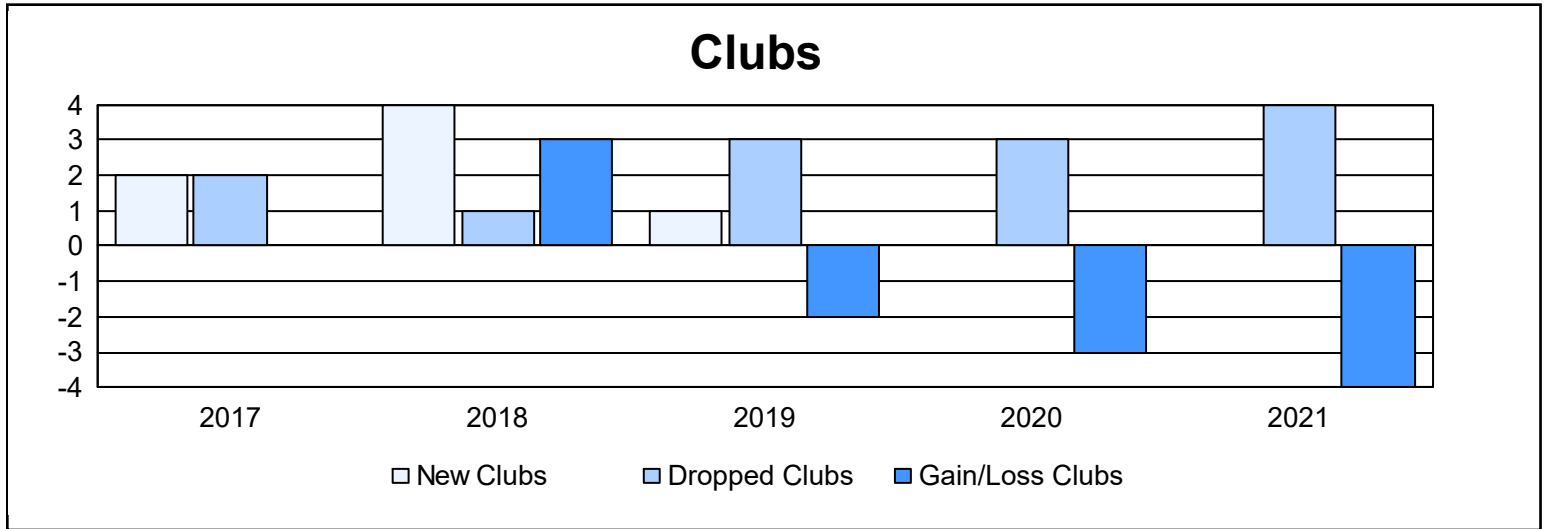

Year	New Clubs	Dropped Clubs	Gain/ Loss Clubs	New Members	Charter Members	Reinstate Members	Transfer Members	Total Member Added	Total Members Dropped	Gain/ Loss Members
2016-2017	2	2	0	126	69	5	6	206	135	71
2017-2018	4	1	3	104	109	7	7	227	182	45
2018-2019	1	3	-2	71	28	7	11	117	243	-126
2019-2020	0	3	-3	53	0	3	2	58	162	-104
2020-2021	0	4	-4	54	5	5	7	71	185	-114
<b>Average</b>	<b>1</b>	<b>3</b>	<b>-1</b>	<b>82</b>	<b>42</b>	<b>5</b>	<b>7</b>	<b>136</b>	<b>181</b>	<b>-46</b>

### Membership Composition June 2021 Cumulative