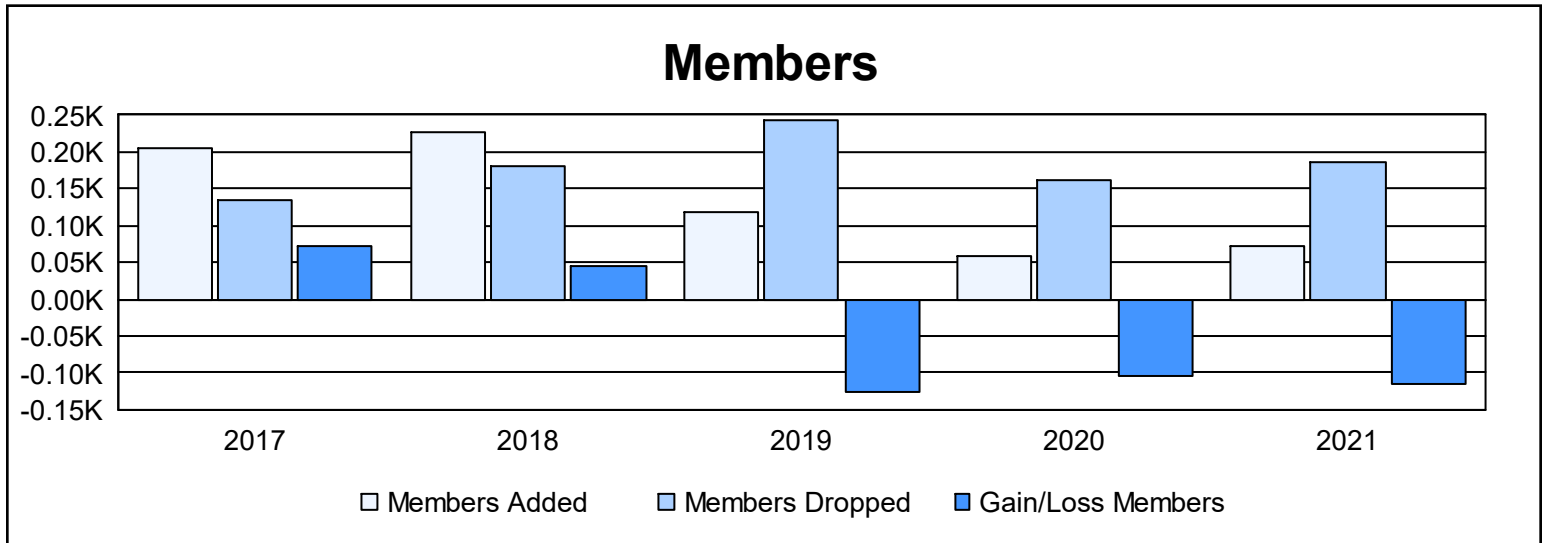

Year	New Clubs	Dropped Clubs	Gain/ Loss Clubs	New Members	Charter Members	Reinstate Members	Transfer Members	Total Member Added	Total Members Dropped	Gain/ Loss Members
2016-2017	2	2	0	126	69	5	6	206	135	71
2017-2018	4	1	3	104	109	7	7	227	182	45
2018-2019	1	3	-2	71	28	7	11	117	243	-126
2019-2020	0	3	-3	53	0	3	2	58	162	-104
2020-2021	0	4	-4	54	5	5	7	71	185	-114
<b>Average</b>	<b>1</b>	<b>3</b>	<b>-1</b>	<b>82</b>	<b>42</b>	<b>5</b>	<b>7</b>	<b>136</b>	<b>181</b>	<b>-46</b>

### Membership Composition June 2021 Cumulative